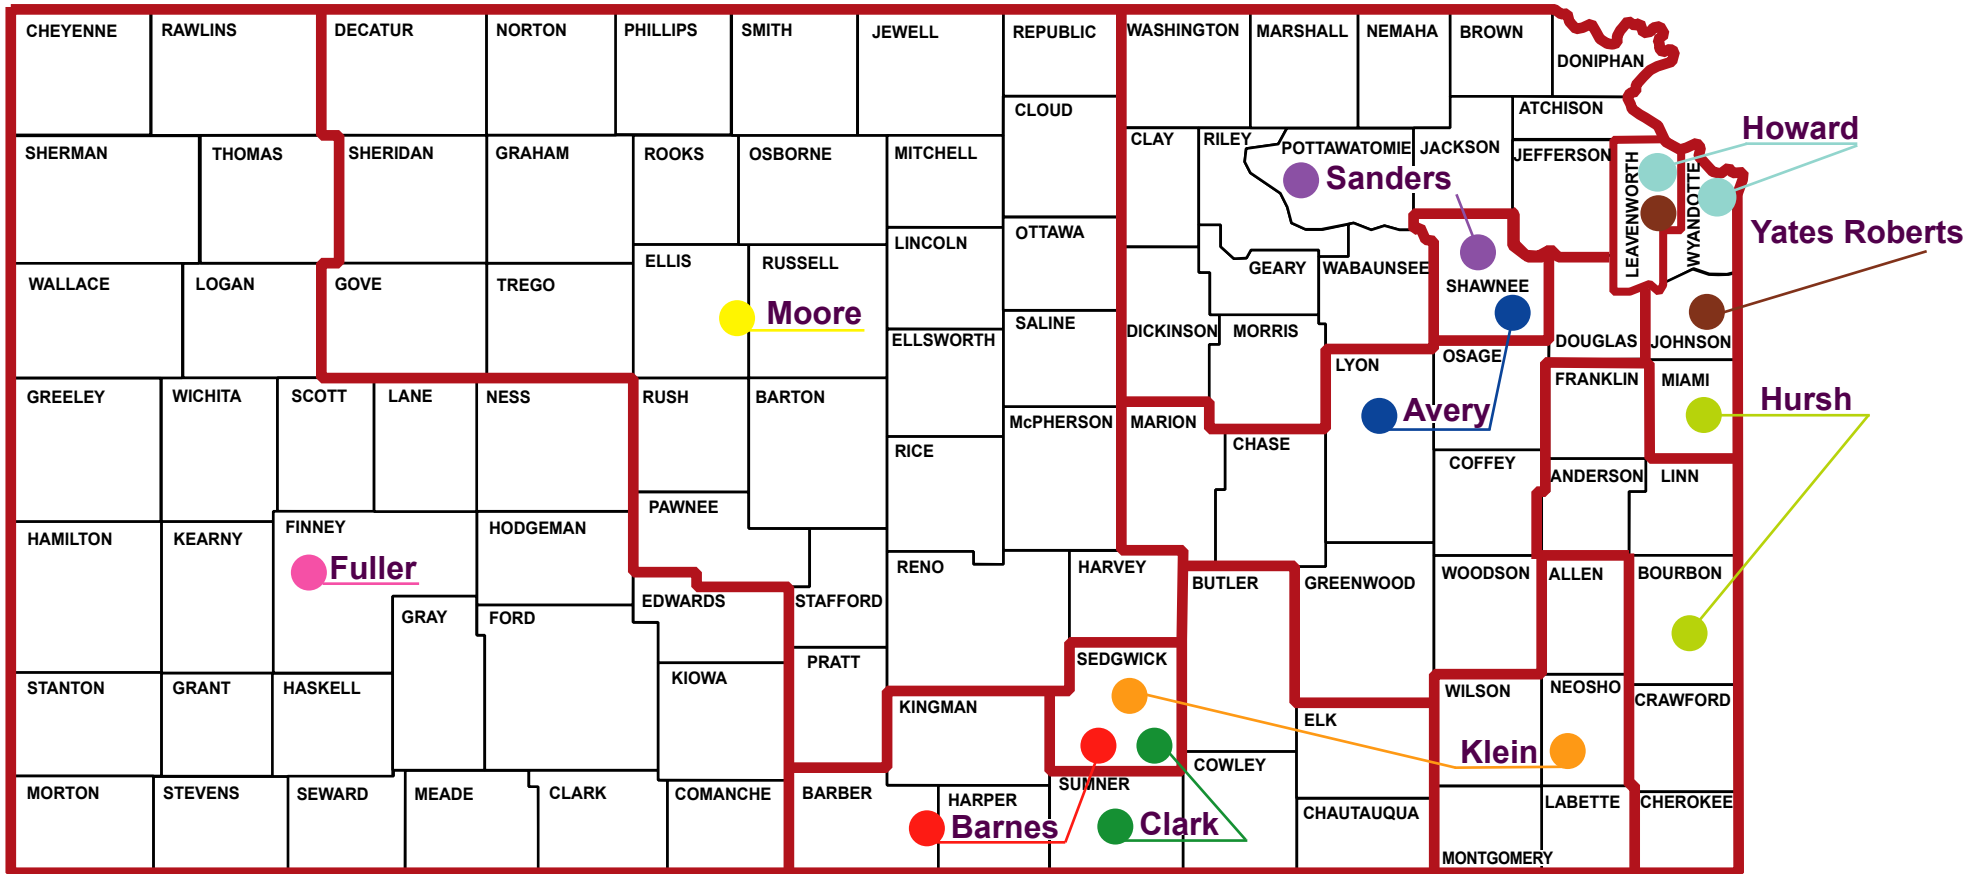

ADMINISTRATIVE LAW JUDGE DISTRICTS

● Avery

Chase, Coffey, Douglas, Greenwood, Lyon, Marion, Osage, Shawnee (1/2), Woodson

● Barnes

Barber (1/2), Butler (1/2), Chautauqua (1/2), Cowley (1/2), Elk (1/2), Harper (1/2), Kingman (1/2), Sumner (1/2), Sedgwick (2/5)

● Sanders

Atchison, Brown, Clay, Dickinson, Doniphan, Geary, Jackson, Jefferson, Marshall, Morris, Nemaha, Pottawatomie, Riley, Shawnee (1/2), Wabaunsee, Washington

● Clark

Barber (1/2), Butler (1/2), Chautauqua (1/2), Cowley (1/2), Elk (1/2), Harper (1/2), Kingman (1/2), Sumner (1/2), Sedgwick (2/5)

● Yates Roberts

Johnson (40%), Leavenworth (1/2), Miami (1/3), Wyandotte (1/3)

● Fuller

Cheyenne, Clark, Comanche, Edwards, Finney, Ford, Grant, Gray, Greeley, Hamilton, Haskell, Hodgeman, Kearny, Kiowa, Lane, Logan, Meade, Morton, Ness, Rawlins, Scott, Seward, Sherman, Stanton, Stevens, Thomas, Wallace, Wichita

● Moore

Barton, Cloud, Decatur, Ellis, Ellsworth, Gove, Graham, Harvey, Jewell, Lincoln, McPherson, Mitchell, Norton, Osborne, Ottawa, Pawnee, Phillips, Pratt, Reno, Republic, Rice, Rooks, Rush, Russell, Saline, Sheridan, Smith, Stafford, Trego