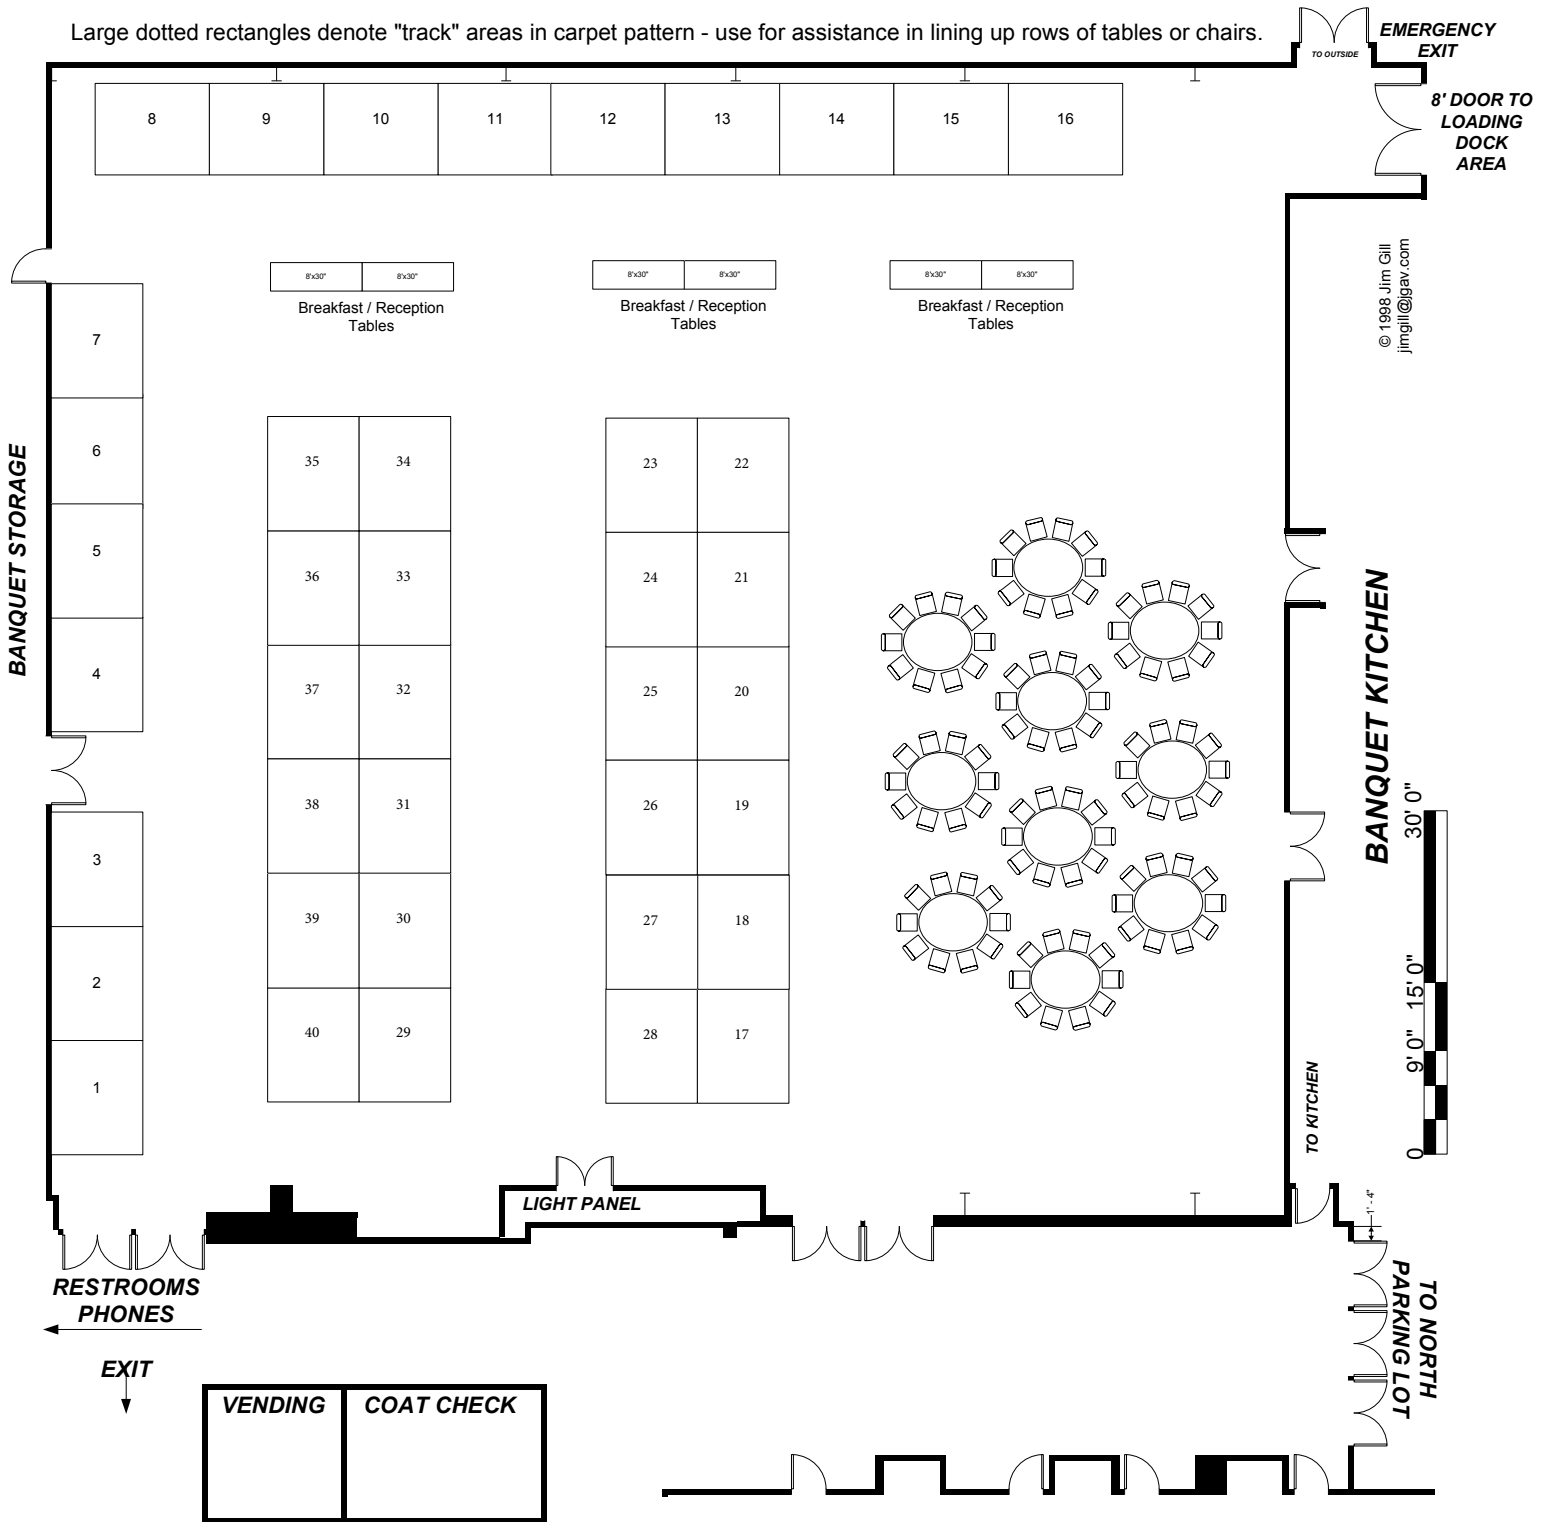

Large dotted rectangles denote "track" areas in carpet pattern - use for assistance in lining up rows of tables or chairs.

**MANER CONFERENCE CENTER
SUNFLOWER ROOM**
Capitol Plaza Hotel and Convention Center
 1717 SW Topeka Blvd.
 Topeka, Kansas 66612
 Tel. (785) 431-7200 Fax (785) 431-7206