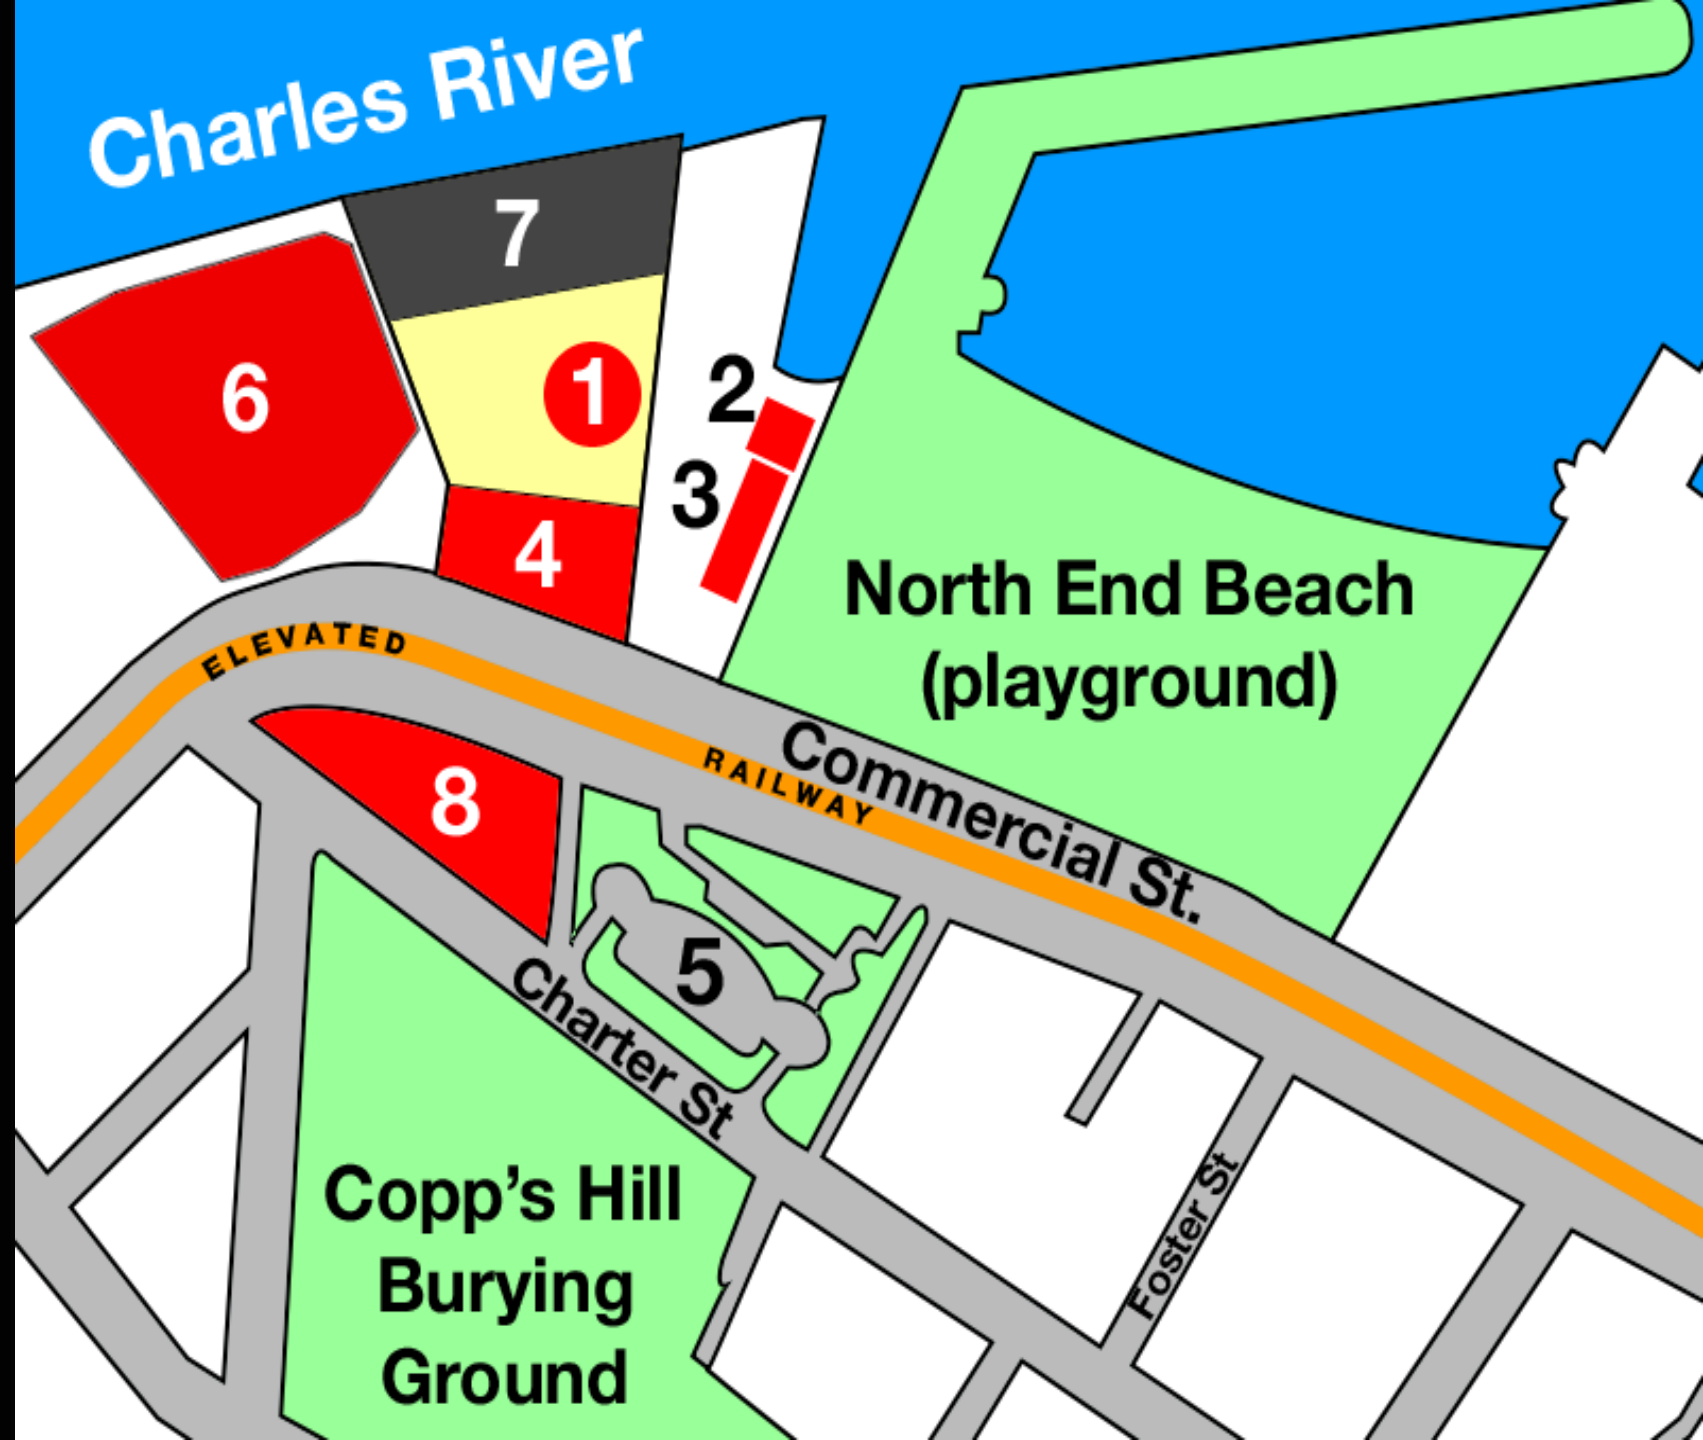

Charles River

Map based on based on official City of Boston, Massachusetts maps published in 1895 and 1915, adding data from published accounts and deduced from photos of the Boston molasses disaster.

1. Purity Distilling molasses tank
2. Firehouse 31 (heavy damage)
3. Paving department and police station
4. Purity offices (flattened)
5. Copp's Hill Terrace
6. Boston Gas Light building (damaged)
7. Purity warehouse (mostly intact)
8. Residential area (site of flattened Clougherty house)